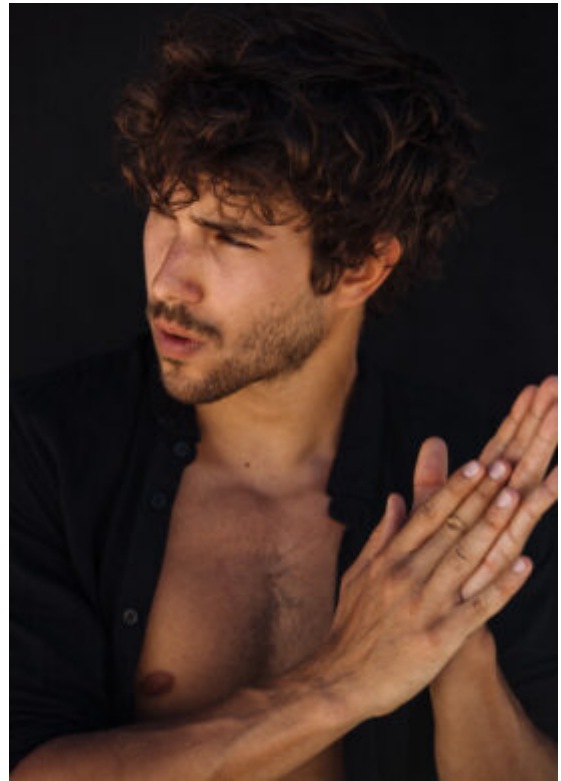

# TRUE MODELS

**Khalil Saidane**

183 | 98 / 83 / 97 / 42 | Brown / Brown